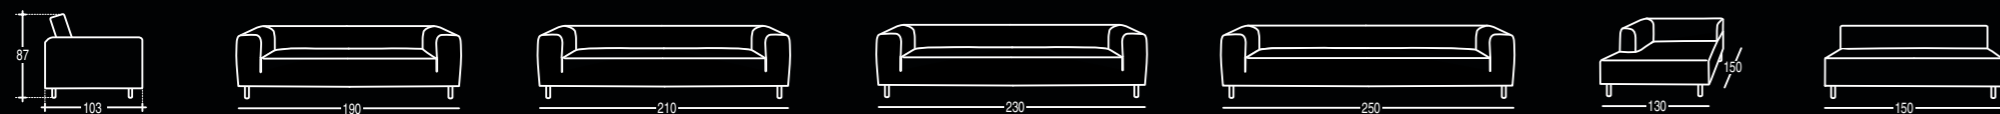

metropolitan

sirio

jazz

socrate

anthea

project: Luisa Bortolin & Simone Pagotto graphics: Cream photo: Link styling: Vally Cimolino print: Grafiche Marini Villorba

victor