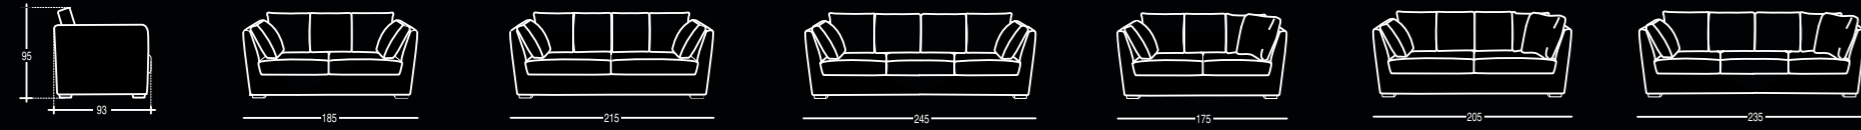

metropolitan

sirio

jazz

socrate

anthea

project: Luisa Bortolin & Simone Pagotto graphics: Cream photo: Link styling: Vally Cimolino print: Grafiche Marini Villorba

victor