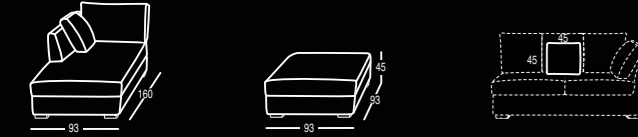

metropolitan

sirio

jazz

socrate

anthea

project: Luisa Bortolin & Simone Pagotto graphics: Cream photo: Link styling: Vally Cimolino print: Grafiche Marini Villorba

victor